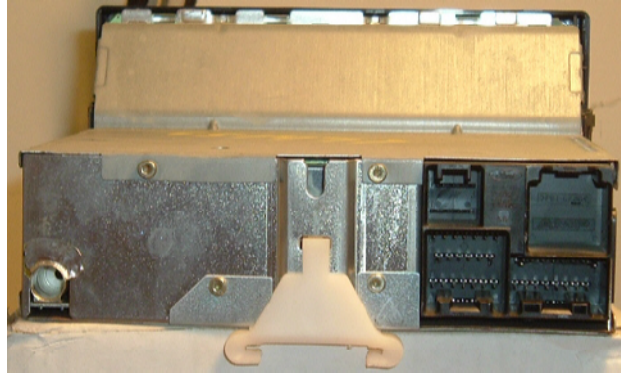

Double din single deck T100 plug Snap in radio

BACK VIEW

SIDE VIEW